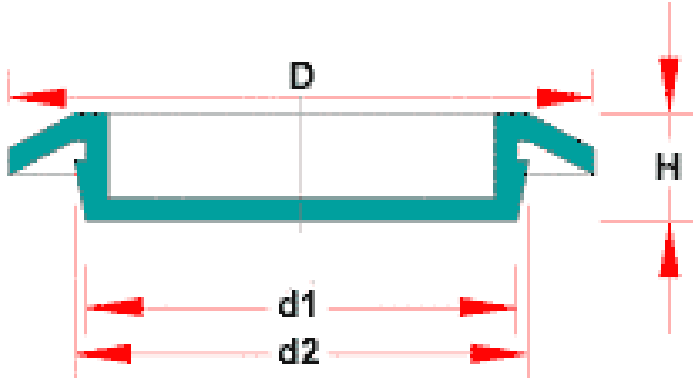

TM-SI2 - Snap-in plugs for plate

Details:

- **Material: LDPE**
- **Color: black**

| Part No. | d1 | d2 | D | H | Max. panel thickness | Standard pack |
|------------|------|------|------|------|----------------------|---------------|
| | [mm] | | | | | |
| TM-SI2- 77 | 76.2 | 77.7 | 90.4 | 10.4 | 3.0 | 500 |