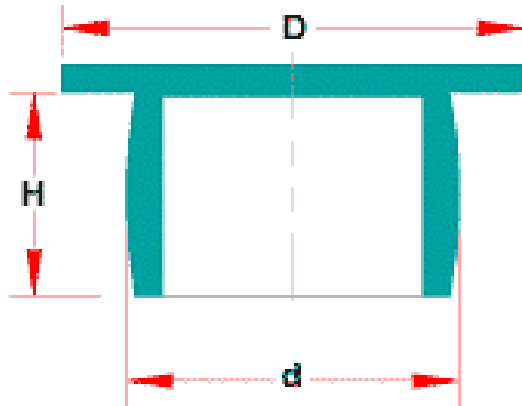

TM-EP340 - Flat head protection plugs

Details:

- **Material: LDPE**
- **Color: Gray**

Part No.	d	D	H	Metric thread	Gas	Electric	Standard pack
	[mm]						[pcs]
TM-EP340/K 9	12.3	16	6.5	M 14	G 1/4'	Pg 7	4000