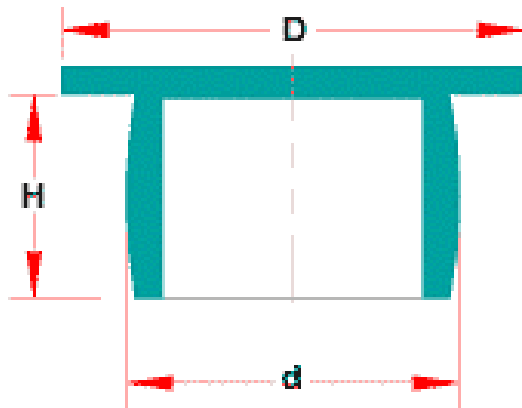

TM-EP340 - Flat head protection plugs

Details:

- **Material: LDPE**
- **Color: Gray**

Part No.	d	D	H	Metric thread			Gas	Electric	Standard pack
	[mm]								[pcs]
TM-EP340/K 2	7.4	14	4.5	M 8	M 8x1				4000