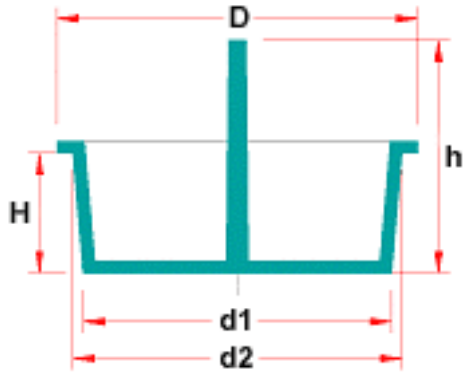

TM-CCL - Tapered pull plugs

Details:

- **Material: LDPE**
- **Color: red**

Part No.	d1	d2	D	H	h	Standard pack
	[mm]					[pcs]
TM-CCL- 40	40.0	43.0	49.0	18.0	26.0	1000