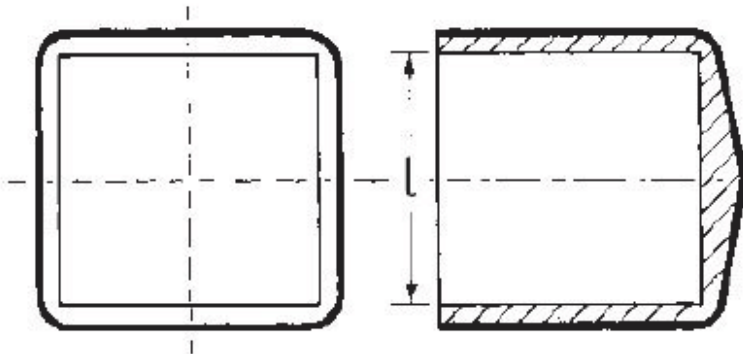

O-KWK - Square pipe cap

Details:

- **Material: LDPE**
- **Color: black**
- Ideal for popular sizes of square tubes

Symbol	l		Opakowanie
	[cal]	[mm]	[szt.]
O-KWK-254	1	25.4	1000