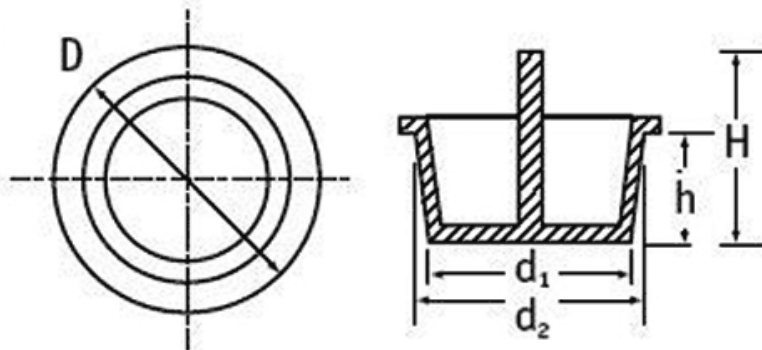

## O-ZSZU - Centre Pull Plugs

**Details:**

- **Material: LDPE**
- **Color: see table**
- **Designed with a centre pull-tab for easy fit and removal, our Centre Pull Plugs provide excellent protection from dirt, damage, moisture and corrosion during storage and transportation.**
- **Centre pull-tab for easy fit and removal**
- **Excellent protection from damage, dirt, moisture and corrosion during production, storage and transportation.**
- **For  $d_1 > 48\text{mm}$  tab is smaller than plug height**
- **Standard pack: 1000 pcs (other quantities also available)**

Part No	For thread			d1	d2	D	h	H	Color
	Metric	UNF	BSP	[mm]					
O-ZSZU-190	M16	5/8inch	3/8inch	14.2	16.0	19.0	11.9	22.9	red