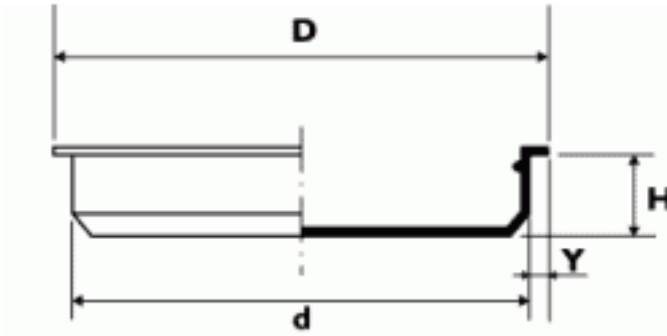

BM-BZWA - Parallel Protection Plug

BM-BZWA

Details:

- **Material: LDPE**
- **Color: natural**
- Popular general-purpose plug

Part No.	d	D	H	Y	Gas	Flange	Standard pack
	[mm]						[pcs]
BM-BZWA-1070	107.0	110.0	10.5	1.5			1000