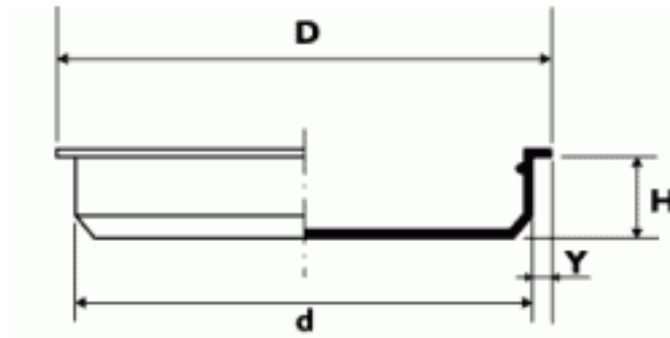

BM-BZWA - Parallel Protection Plug

BM-BZWA

Details:

- **Material: LDPE**
- **Color: natural**
- Popular general-purpose plug

Part No.	d	D	H	Y	Gas	Flange	Standard pack
	[mm]						[pcs]
BM-BZWA-0860	86.0	90.0	9.5	2.0			1000