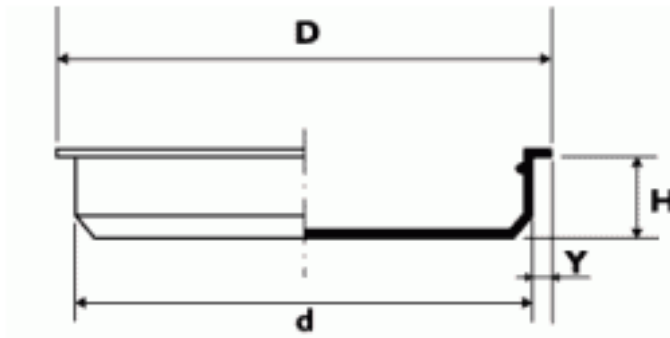

BM-BZWA - Parallel Protection Plug

BM-BZWA

Details:

- **Material: LDPE**
- **Color: natural**
- Popular general-purpose plug

Part No.	d	D	H	Y	Gas	Flange	Standard pack
	[mm]						[pcs]
BM-BZWA-0580	58.0	65.0	11.0	3.5	2"		1000