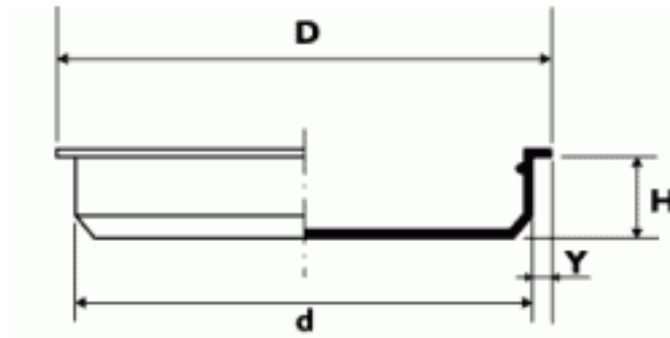

**BM-BZWA - Parallel Protection Plug**

**BM-BZWA**

Details:

- **Material: LDPE**
- **Color: natural**
- Popular general-purpose plug

Part No.	d	D	H	Y	Gas	Flange	Standard pack
	[mm]						[pcs]
BM-BZWA-0510	51.0	56.0	11.0	2.5			1000