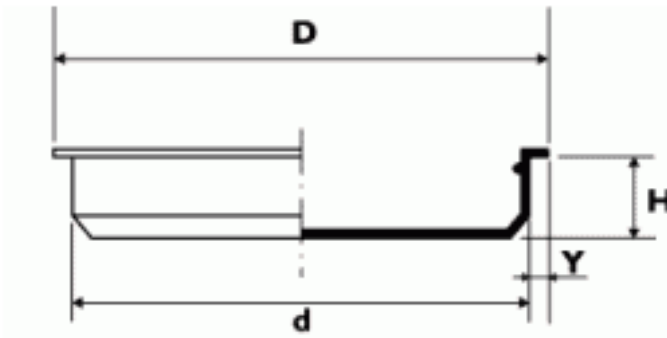

BM-BZWA - Parallel Protection Plug

BM-BZWA

Details:

- **Material: LDPE**
- **Color: natural**
- Popular general-purpose plug

Part No.	d	D	H	Y	Gas	Flange	Standard pack
	[mm]						[pcs]
BM-BZWA-0450	45.0	50.8	10.6	2.9			1000