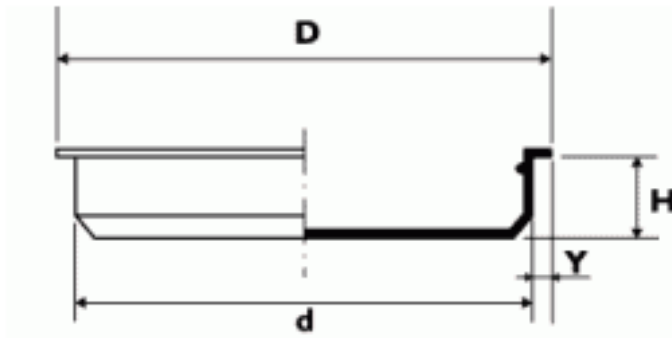

BM-BZWA - Parallel Protection Plug

BM-BZWA

Details:

- **Material: LDPE**
- **Color: natural**
- Popular general-purpose plug

Part No.	d	D	H	Y	Gas	Flange	Standard pack
	[mm]						[pcs]
BM-BZWA-0265	26.5	30.0	10.5	1.75			1000