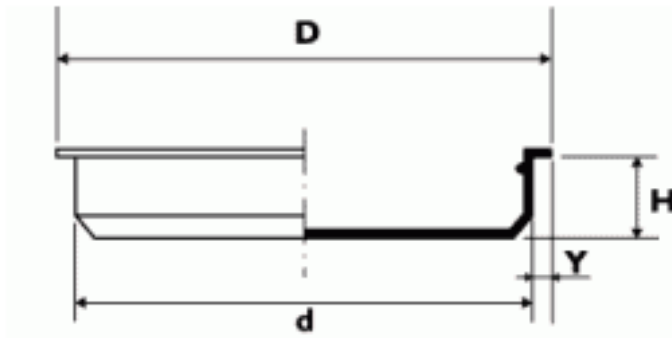

BM-BZWA - Parallel Protection Plug

BM-BZWA

Details:

- **Material: LDPE**
- **Color: natural**
- Popular general-purpose plug

| Part No. | d | D | H | Y | Gas | Flange | Standard pack |
|--------------|------|------|-----|------|-----|--------|---------------|
| | [mm] | | | | | | [pcs] |
| BM-BZWA-0130 | 13.0 | 16.5 | 9.5 | 1.75 | | | 1000 |