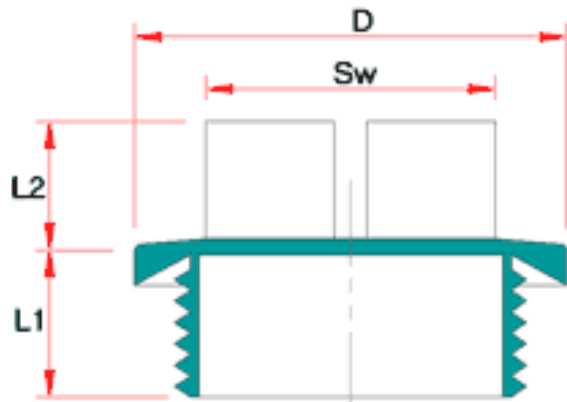

TM-EP434 - Threaded sealing plugs

Details:

- **Material: HDPE**
- **Color: red**

Part No.	Thread	D	L1	L2	Sw	Standard pack
		[mm]				[pcs]
TM-EP434/ 7/16 U	7/16"x20	20.8	11	9	13	7000