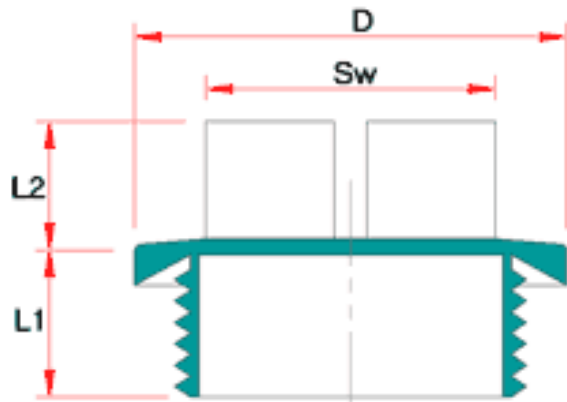

TM-EP434 - Threaded sealing plugs

Details:

- **Material: HDPE**
- **Color: red**

Part No.	Thread	D	L1	L2	Sw	Standard pack
		[mm]				[pcs]
TM-EP434/ 1.1/4	G 1.1/4	50.4	15	15	36	550