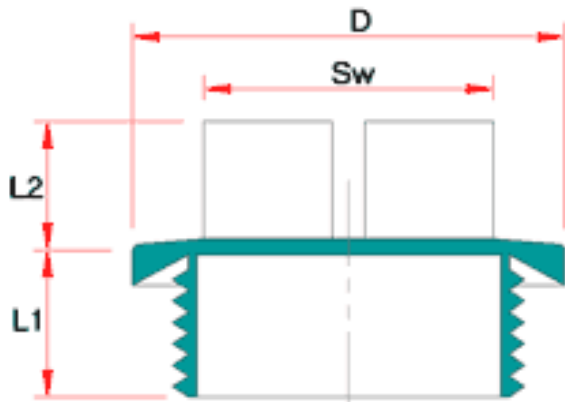

TM-EP434 - Threaded sealing plugs

Details:

- **Material: HDPE**
- **Color: red**

Part No.	Thread	D	L1	L2	Sw	Standard pack
		[mm]				[pcs]
TM-EP434/ 1/2	G 1/2"	27.2	12	13	19	2500