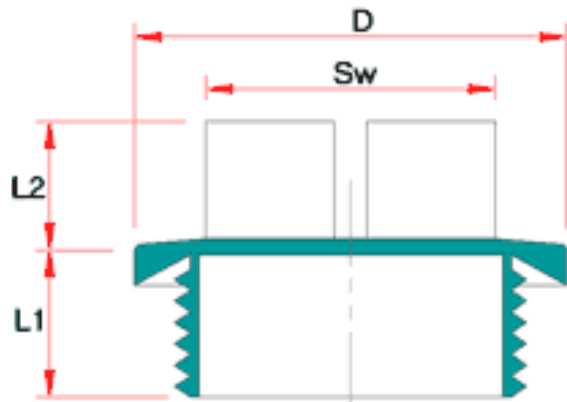

TM-EP434 - Threaded sealing plugs

Details:

- **Material: HDPE**
- **Color: red**

Part No.	Thread	D	L1	L2	Sw	Standard pack
		[mm]				[pcs]
TM-EP434/ 3/8	G 3/8"	22.2	9	11	17	2000